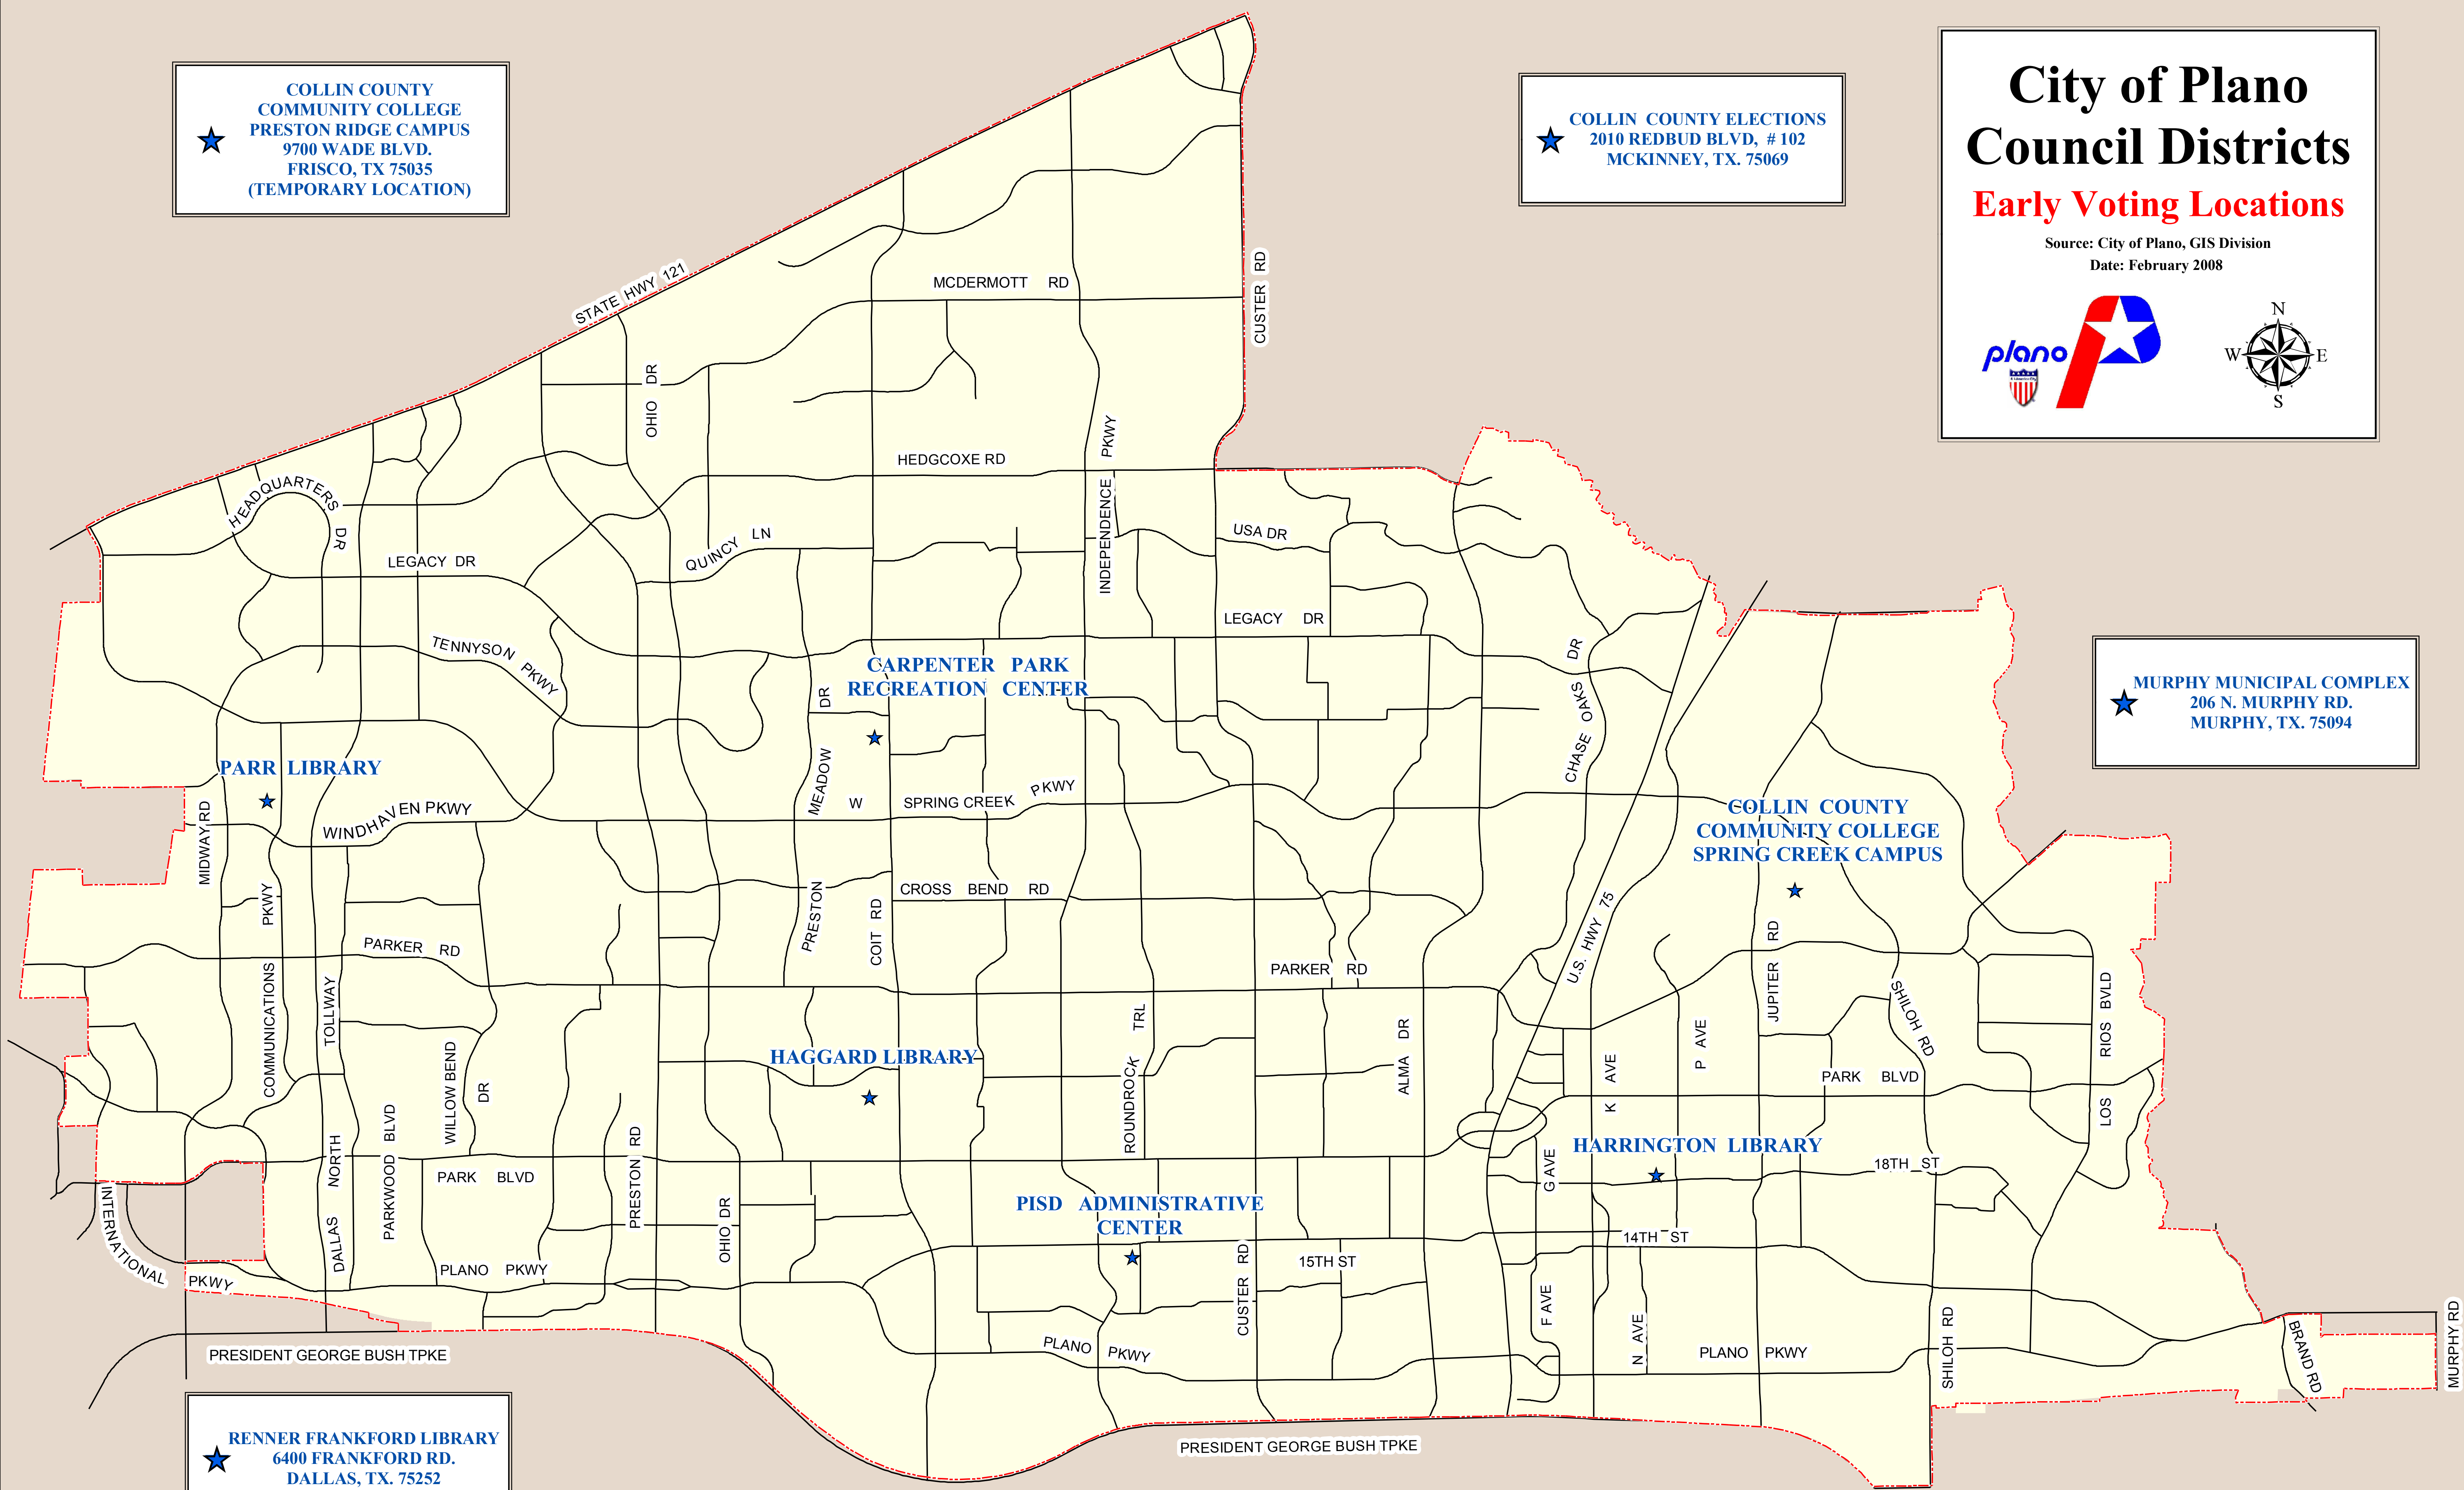

★ **COLLIN COUNTY  
COMMUNITY COLLEGE  
PRESTON RIDGE CAMPUS**  
9700 WADE BLVD.  
FRISCO, TX 75035  
(TEMPORARY LOCATION)

★ **COLLIN COUNTY ELECTIONS**  
2010 REDBUD BLVD, # 102  
MCKINNEY, TX. 75069

# City of Plano Council Districts

## Early Voting Locations

Source: City of Plano, GIS Division  
Date: February 2008

★ **MURPHY MUNICIPAL COMPLEX**  
206 N. MURPHY RD.  
MURPHY, TX. 75094

★ **RENNER FRANKFORD LIBRARY**  
6400 FRANKFORD RD.  
DALLAS, TX. 75252

Disclaimer: "This map and information contained in it were developed exclusively for use by the City of Plano. Any use or reliance on this map by anyone else is at that party's own risk and without liability to the City of Plano, its officials or employees for any discrepancies, errors, or variances which may exist."